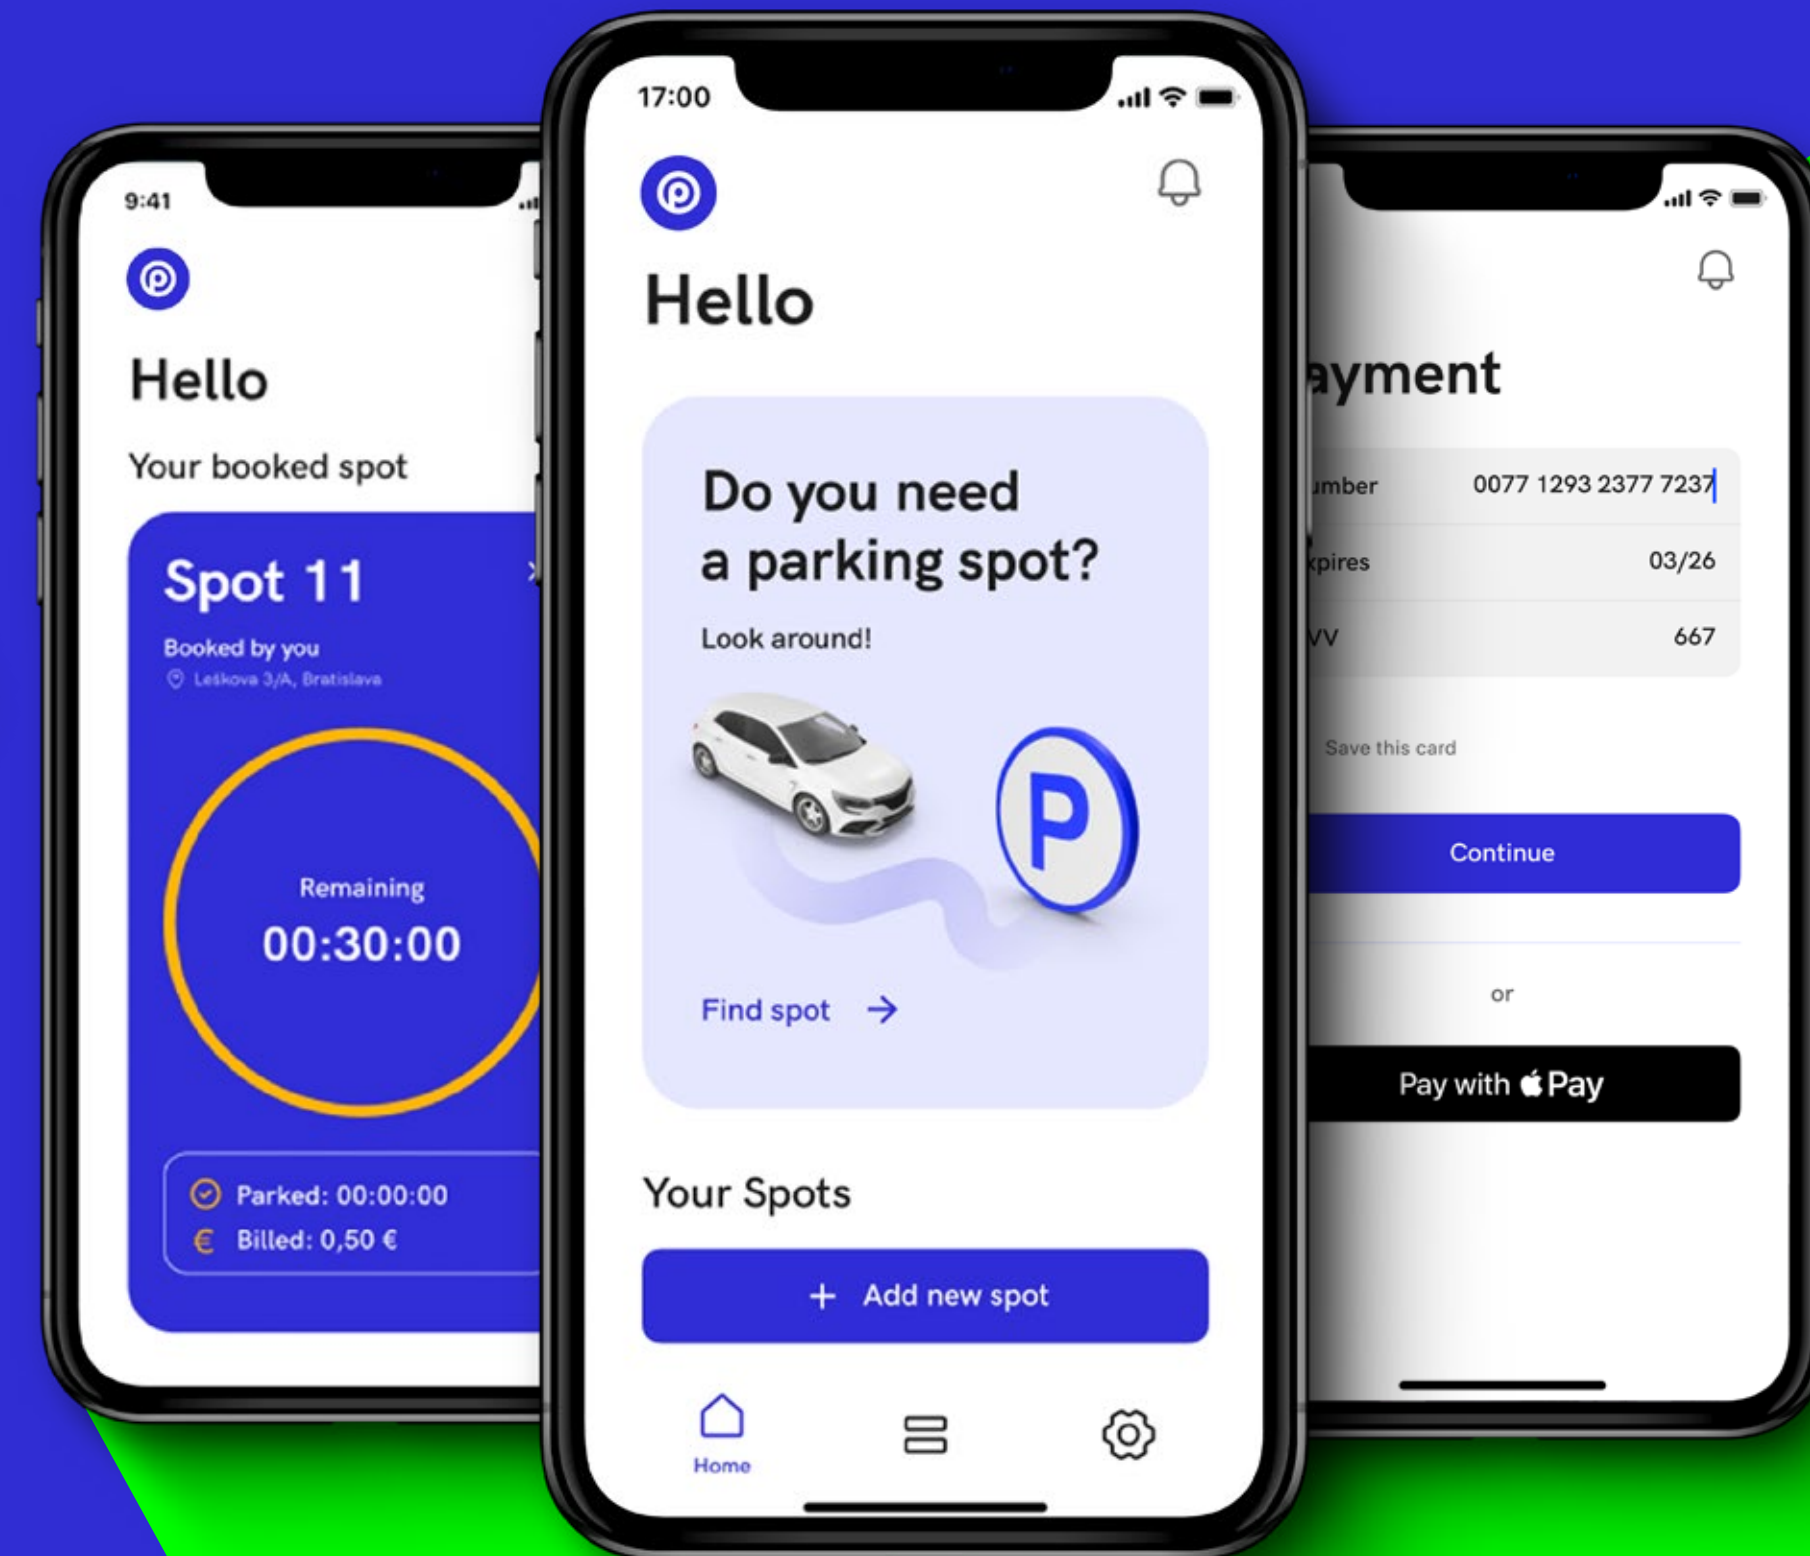

IoT Parking Sensor Mini

IoT Permit card

Plug & Play

Cost-effective

Proprietary

7 years in development

Smart display

IoT GO - gate opener

Carpark info display

BOOK SHARE MONETIZE Your Parking

Another dimension of parking ↗

BENEFITS RESIDENT

Possibility to rent additional parking spaces

Ability to share (and monetize) your parking space

Parking space and vehicle protection (anti-theft)