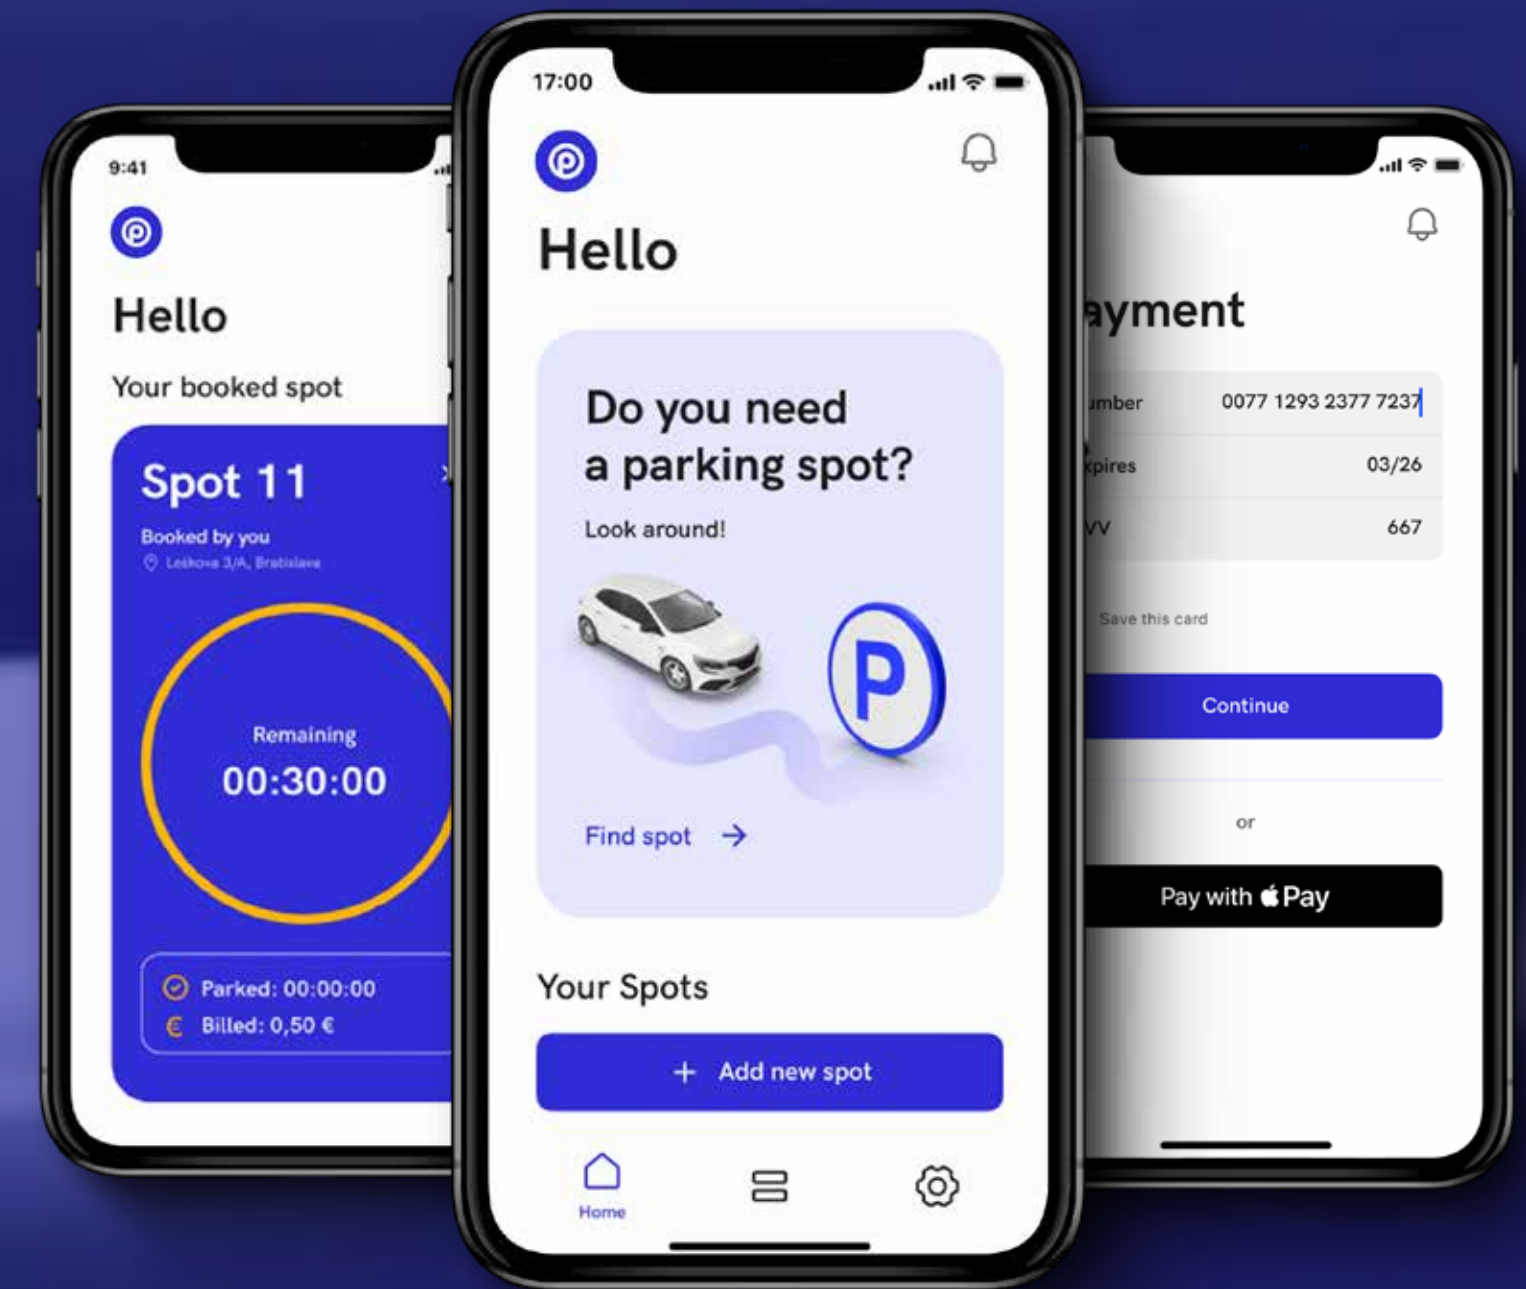

@arkingaround
COMMUNITY ENVIRONMENT

ANOTHER DIMENSION
OF PARKING

RESIDENTIAL DEVELOPMENTS

Another dimension of parking ↗

ONE STOP SHOP FOR DIGITAL PARKING

Plug & Play deployment without wires

Upgrade your parking lot with Fleximodo HW suite and provide next level customer experience with ParkingAround

IoT Parking Sensor Mini

IoT Permit card

Plug & Play

Cost-effective

Proprietary

7 years in development

Smart display

IoT GO - gate opener

Carpark info display

BOOK SHARE MONETIZE Your Parking

Another dimension of parking ↗

BENEFITS RESIDENT

Possibility to rent additional parking spaces

Ability to share (and monetize) your parking space

Parking space and vehicle protection (anti-theft)